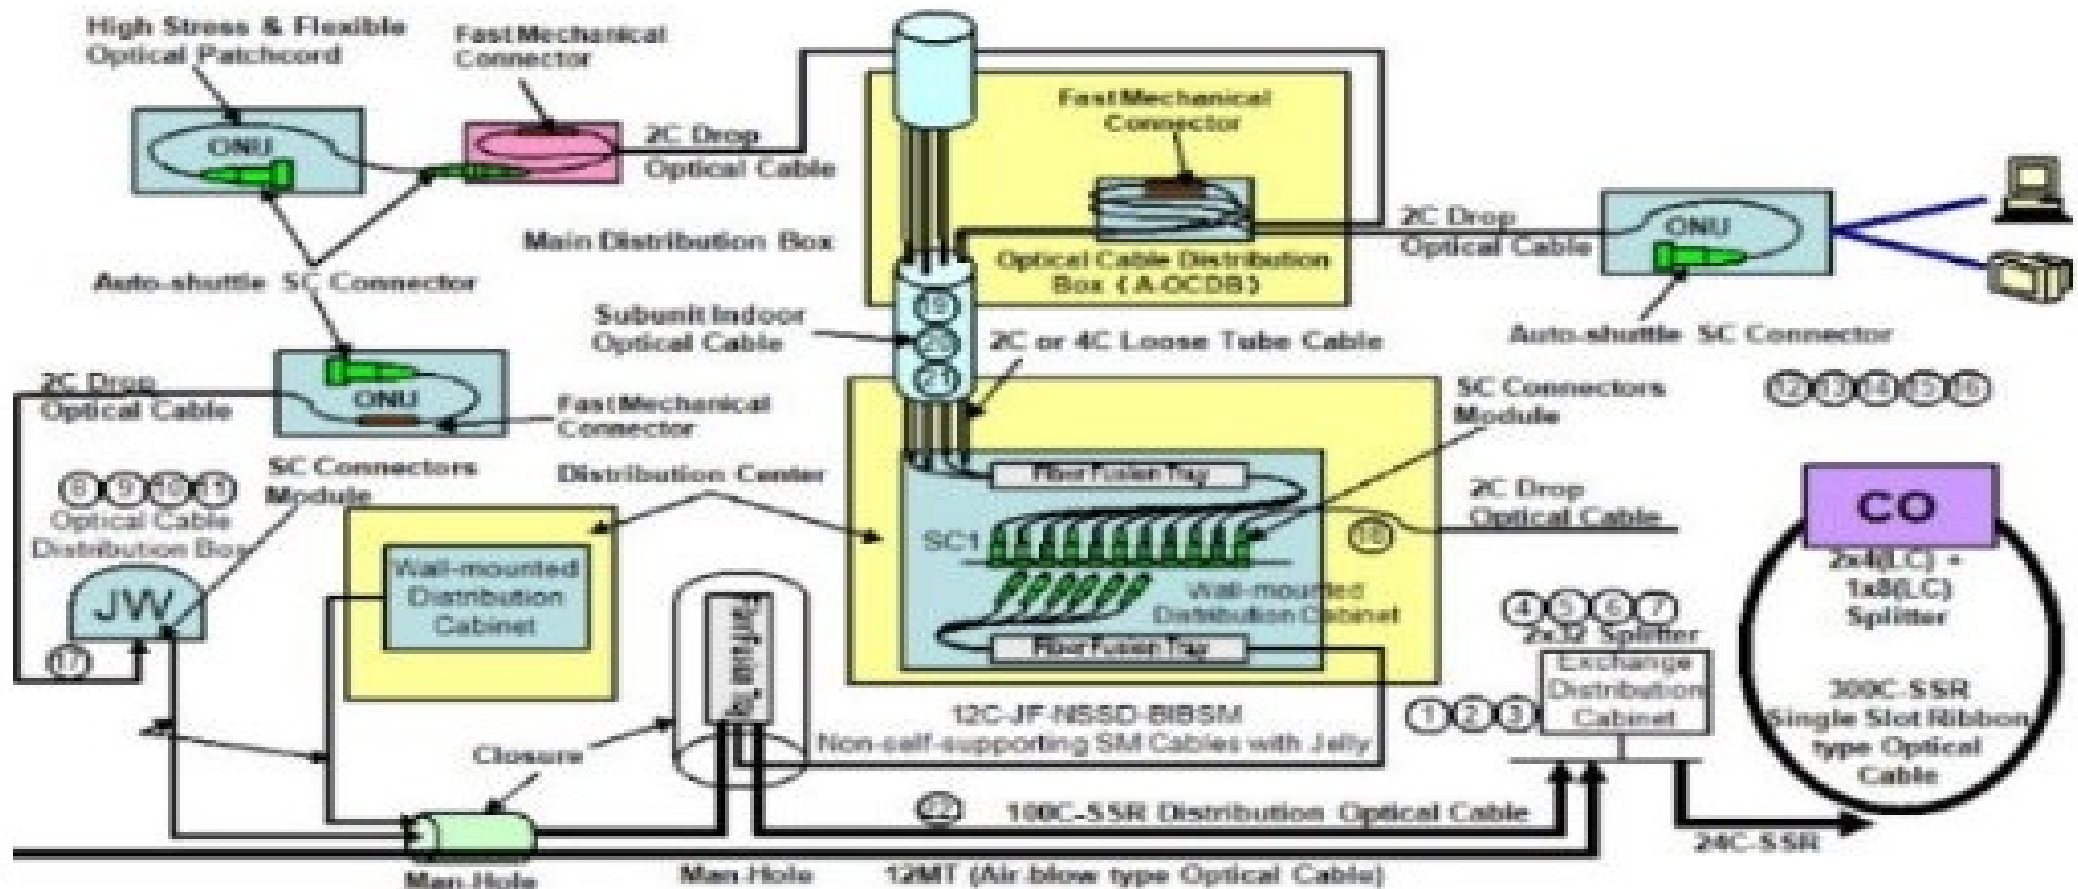

ODS Network Components Diagram

Manufactured with Pride

Network Installation schematic Index

Network MTP Fiber Installation schematic Index

Cisco Nexus 9300 Series

MTP / MPO
Pinned
Male

MTP (Female) - MTP (Female)
Polarity B Crossover

MTP / MPO
Pinned
Male

Cisco Nexus 9300 Series

Cisco QSFP-40G-SR4-S
MTP MPO Connector

Cisco QSFP-40G-SR4-S
MTP MPO Connector

Cisco Nexus 9300 Series

MTP Male LGX Cassete

MTP (Female) - MTP (Female)
Polarity B Crossover

Cisco SFP-10G-SR
LC Connector

4U Rack Mount Enclosure

Cisco QSFP-40G-SR4-S
MTP MPO Connector

Cisco Nexus 9300 Series