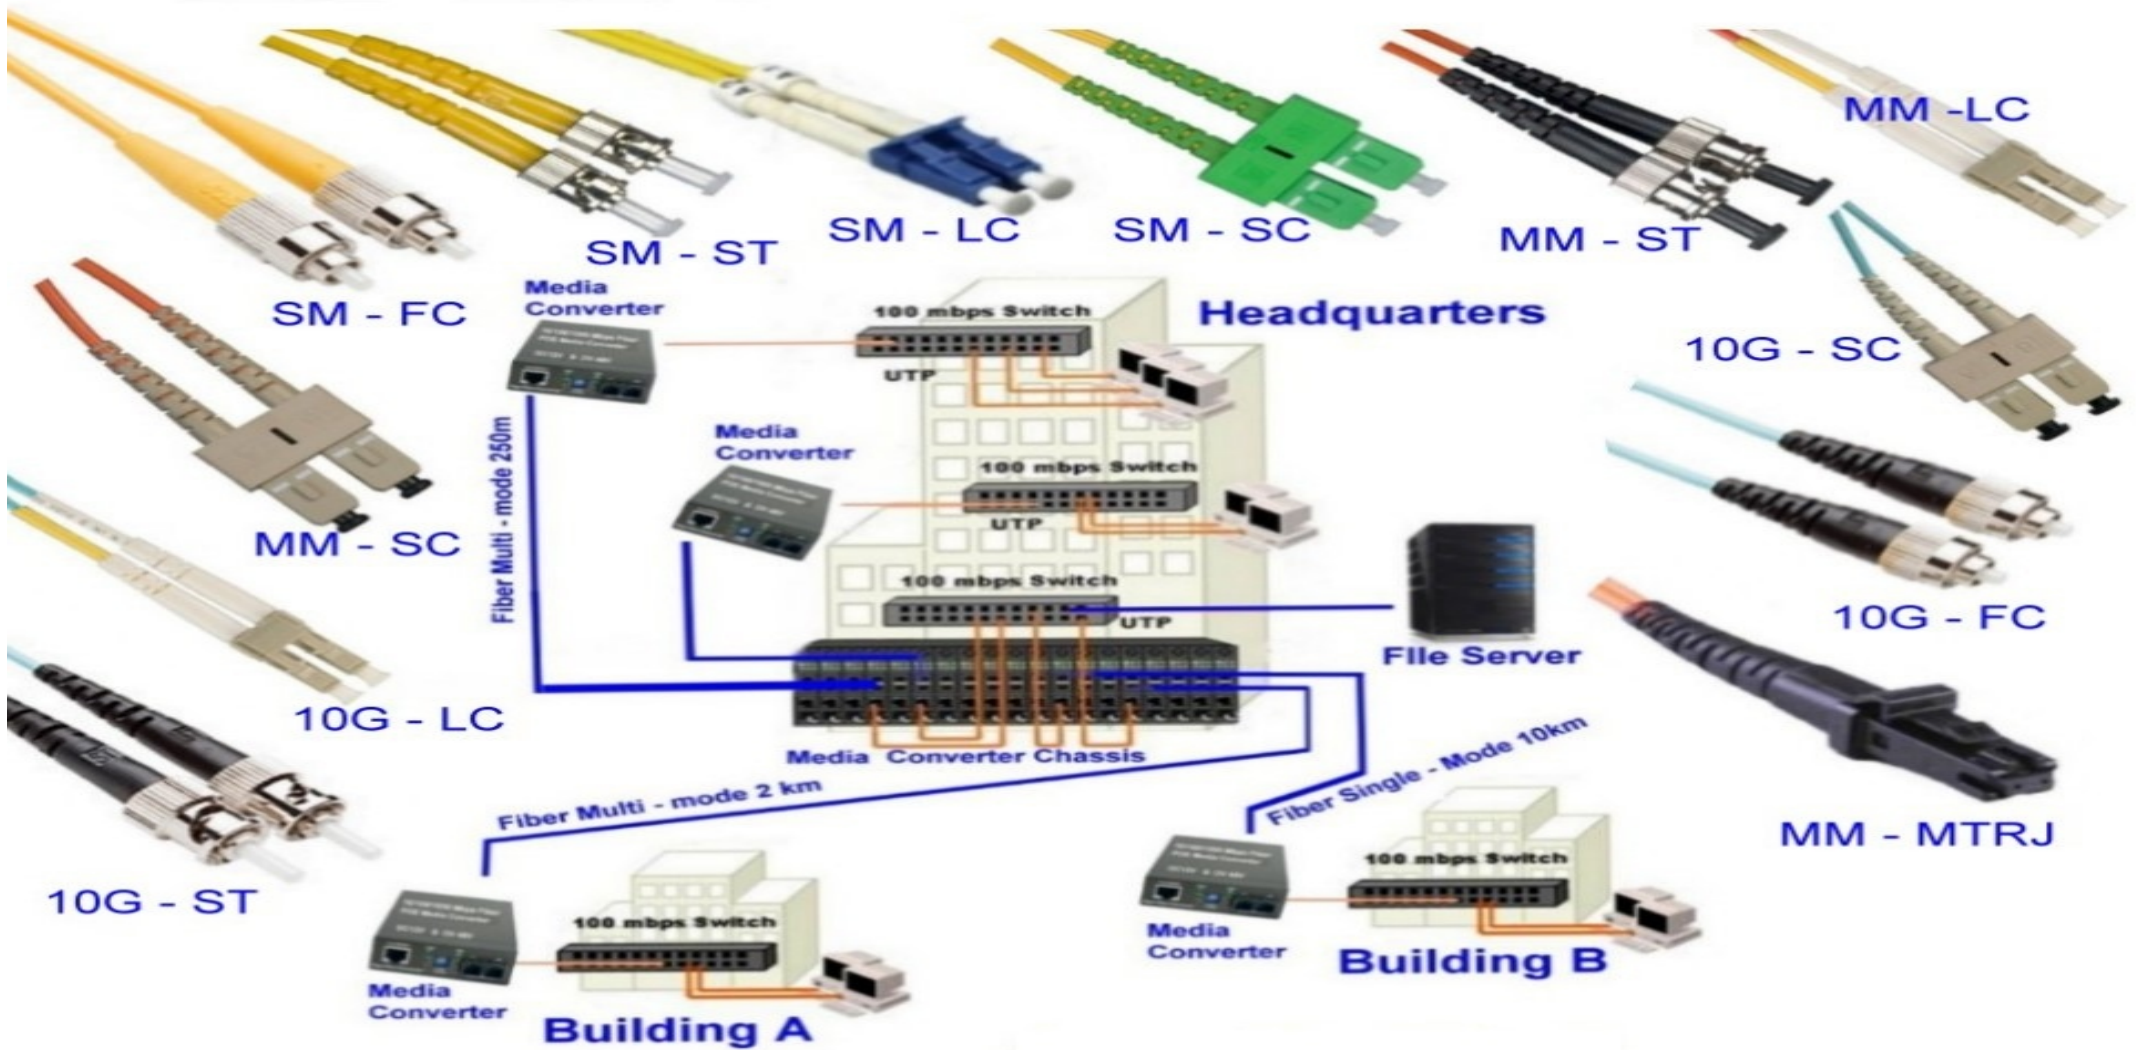

ODS Network Components Diagram

Manufactured with Pride

Network Installation schematic Index

Network MTP Fiber Installation schematic Index

Cisco Nexus 9300 Series

MTP / MPO
Pinned
Male

MTP (Female) - MTP (Female)
Polarity B Crossover

MTP / MPO
Pinned
Male

Cisco Nexus 9300 Series

Cisco QSFP-40G-SR4-S
MTP MPO Connector

Cisco QSFP-40G-SR4-S
MTP MPO Connector

Cisco Nexus 9300 Series

MTP Male LGX Cassete

MTP (Female) - MTP (Female)
Polarity B Crossover

Cisco SFP-10G-SR
LC Connector

4U Rack Mount Enclosure

Cisco QSFP-40G-SR4-S
MTP MPO Connector

Cisco Nexus 9300 Series